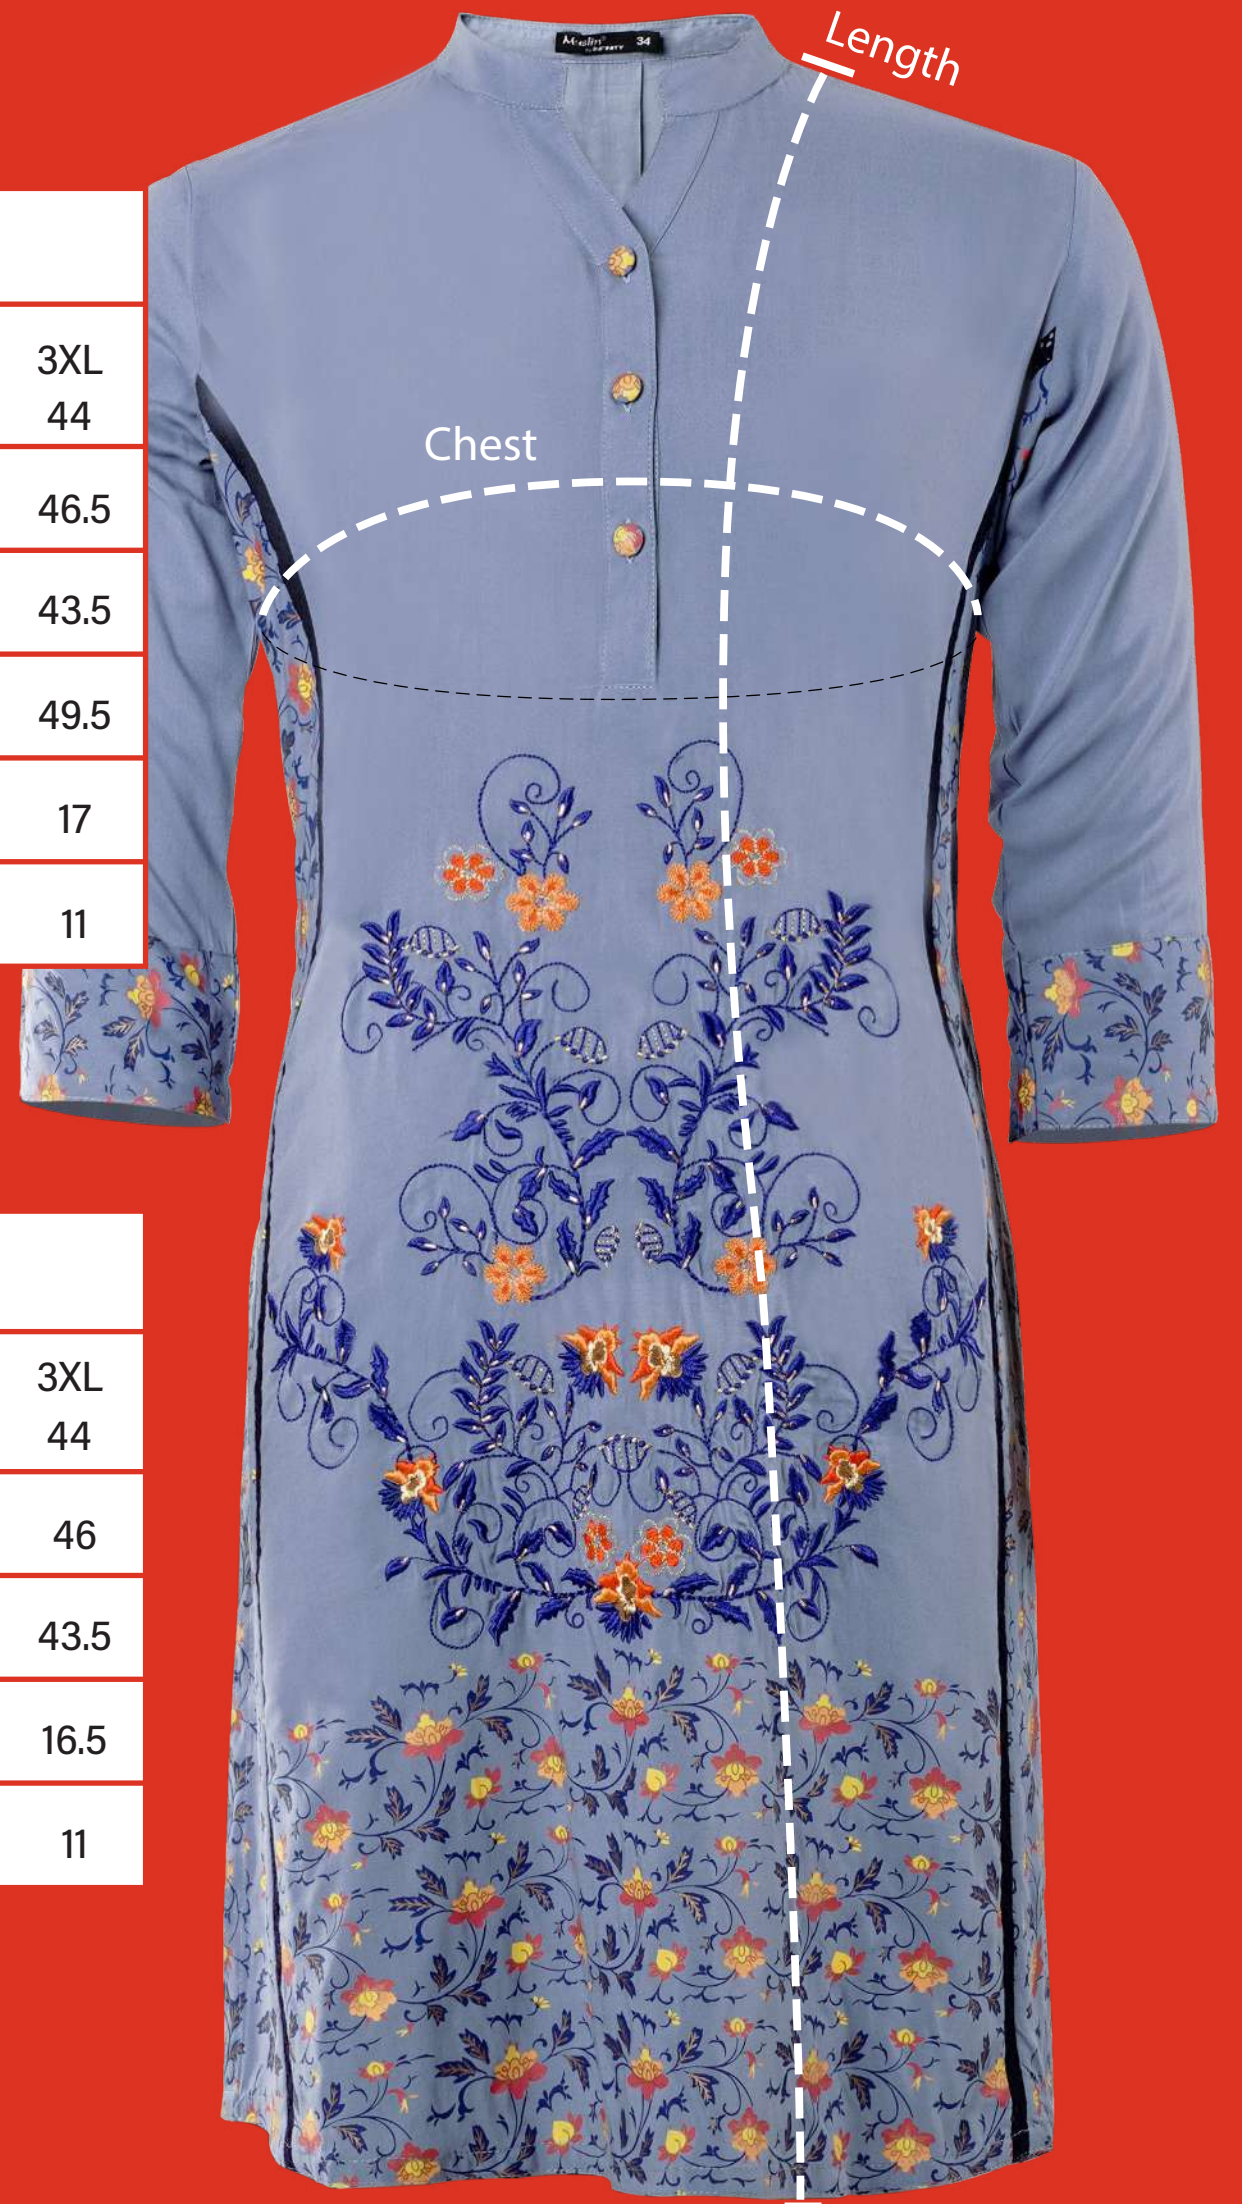

Measurement For Western Tops/Tunic

| Size | XS 32 | S 34 | M 36 | L 38 | XL 40 | 2XL 42 | 3XL 44 |
|-----------------|----------|---------|---------|---------|----------|-----------|-----------|
| Bust | 34 | 36 | 38 | 40 | 42 | 44 | 46 |
| Waist | 31.5 | 33.5 | 35.5 | 37.5 | 39.5 | 41.5 | 43.5 |
| Shoulder | 13.5 | 14 | 14.5 | 15 | 15.5 | 16 | 16.5 |
| Armhole (Curve) | 8 | 8.5 | 9 | 9.5 | 10 | 10.5 | 11 |