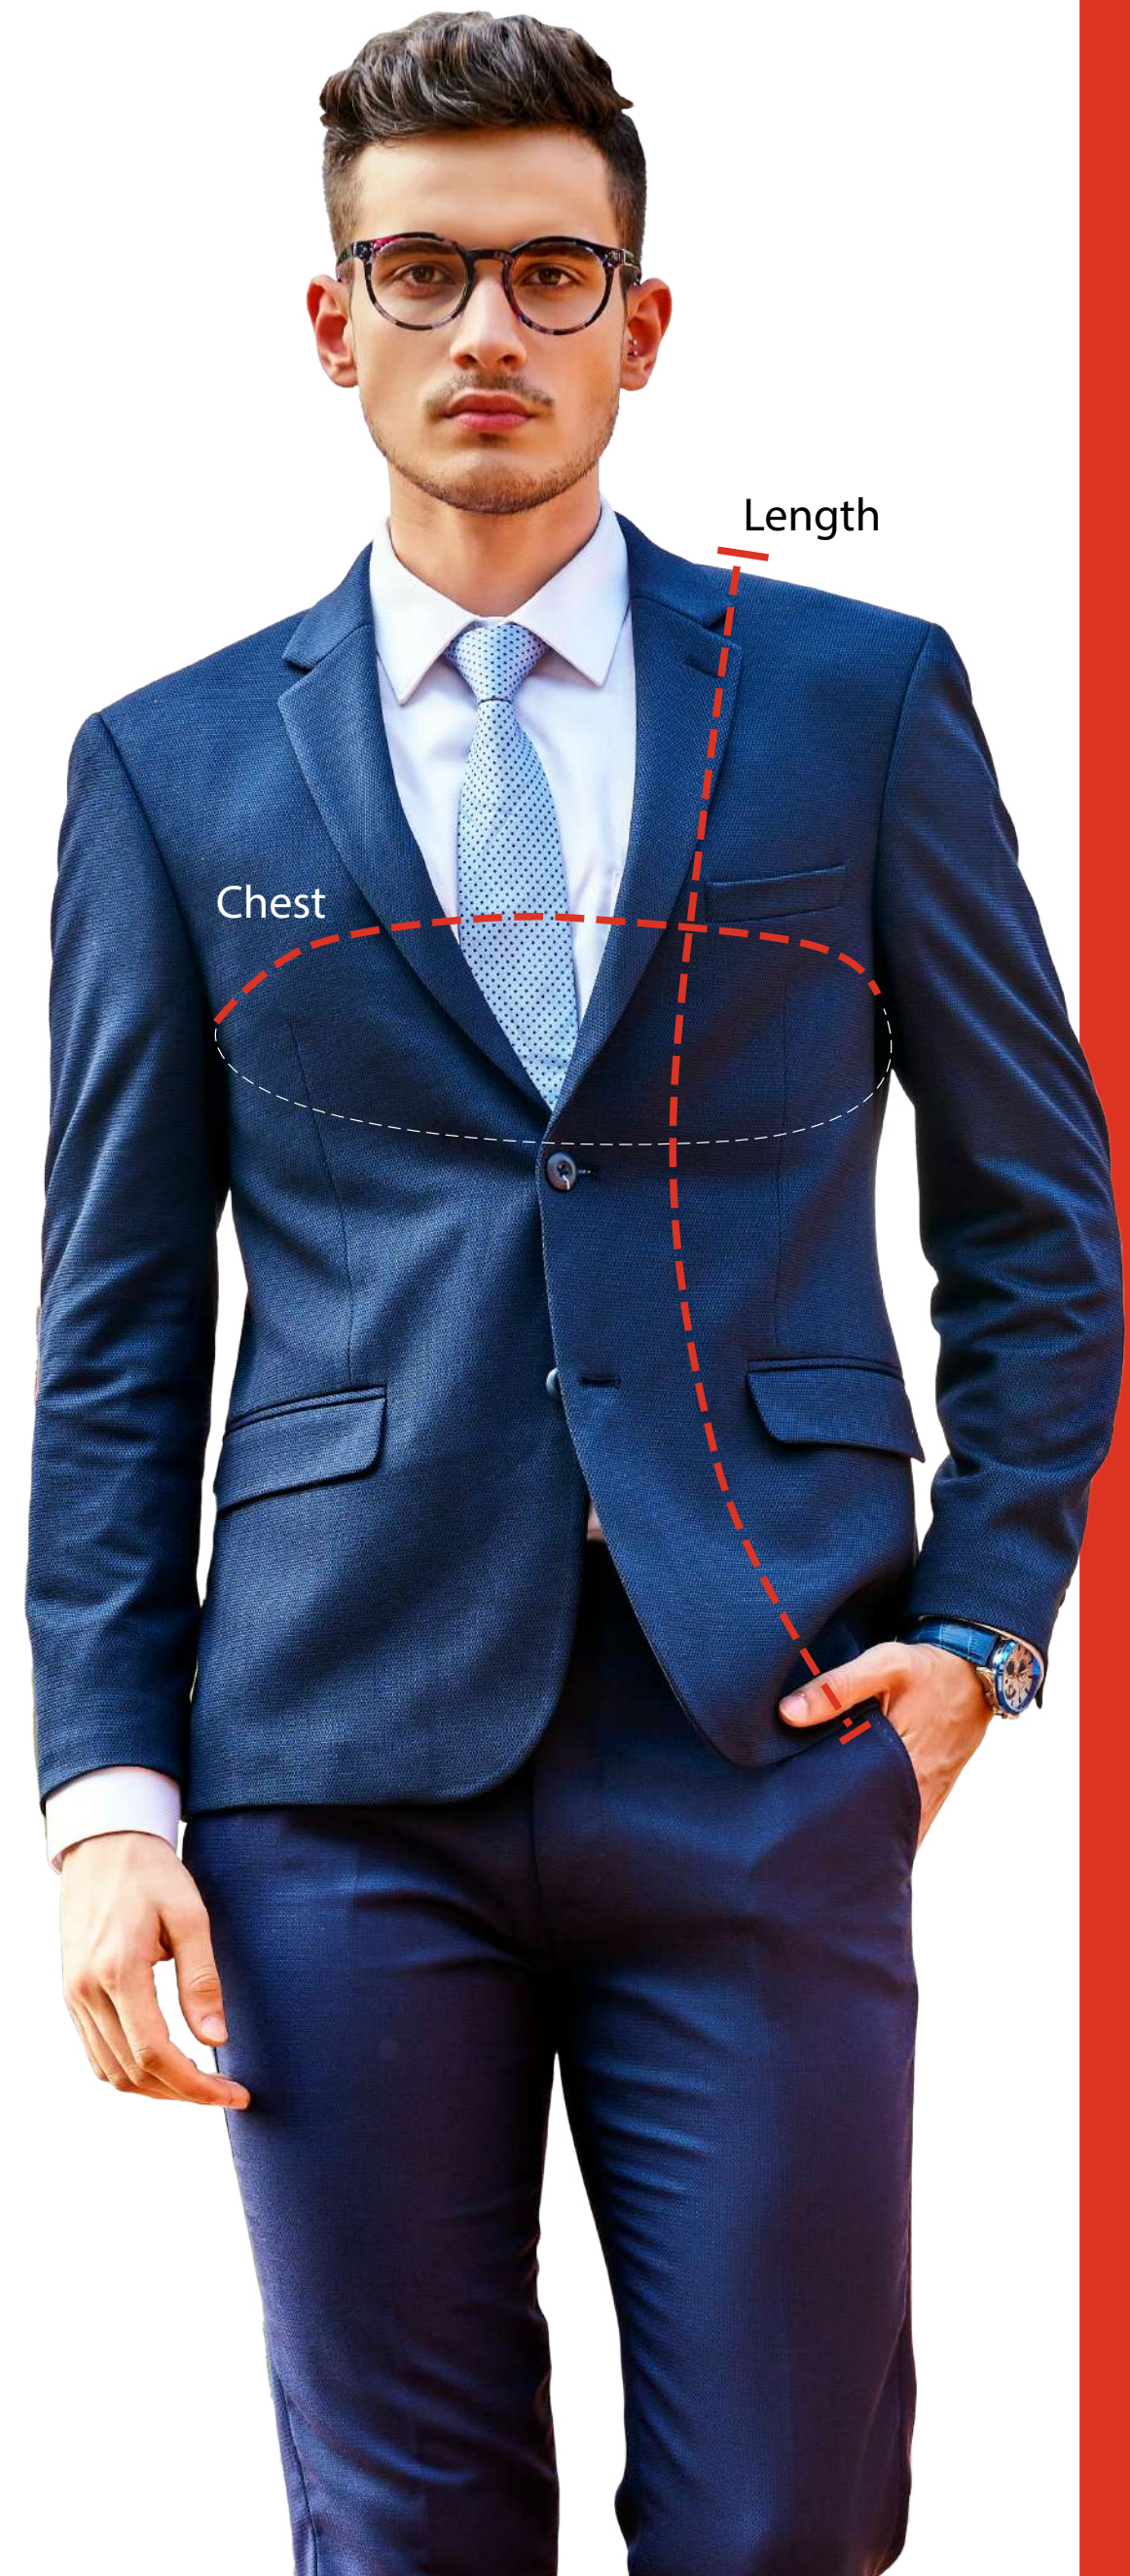

Men's Jacket

Size	S	M	L	XL	2XL	3XL
Chest	42.5	44	45.5	47	48.5	50
Length	28	28.5	29	29.5	30	30.5

Men's Blazer

Size	S	M	L	XL	2XL
Chest	38	40	42	44	45.5
Length	28	29	29	30	31

Men's Sweater (Half Sleeve)

Size	XS	S	M	L	XL	2XL
Chest	39.25	41	42.5	44	45.5	47.25
Length	26.5	27	28	28.75	29.5	30.25

Men's Sweater (Long Sleeve)

Size	XS	S	M	L	XL	2XL
Chest	39.25	41	42.5	44	45.5	47.25
Length	26.5	27	28	28.75	29.5	30.25
Sleeve Length	23.25	23.5	24	24.5	24.75	25

Men's Long Sleeve Hoodie Jacket

Size	30	32	33	34	36	38
Chest	39.25	41	42.5	44	45.5	47.25
Length	26.25	27	28	28.75	29.5	30.25