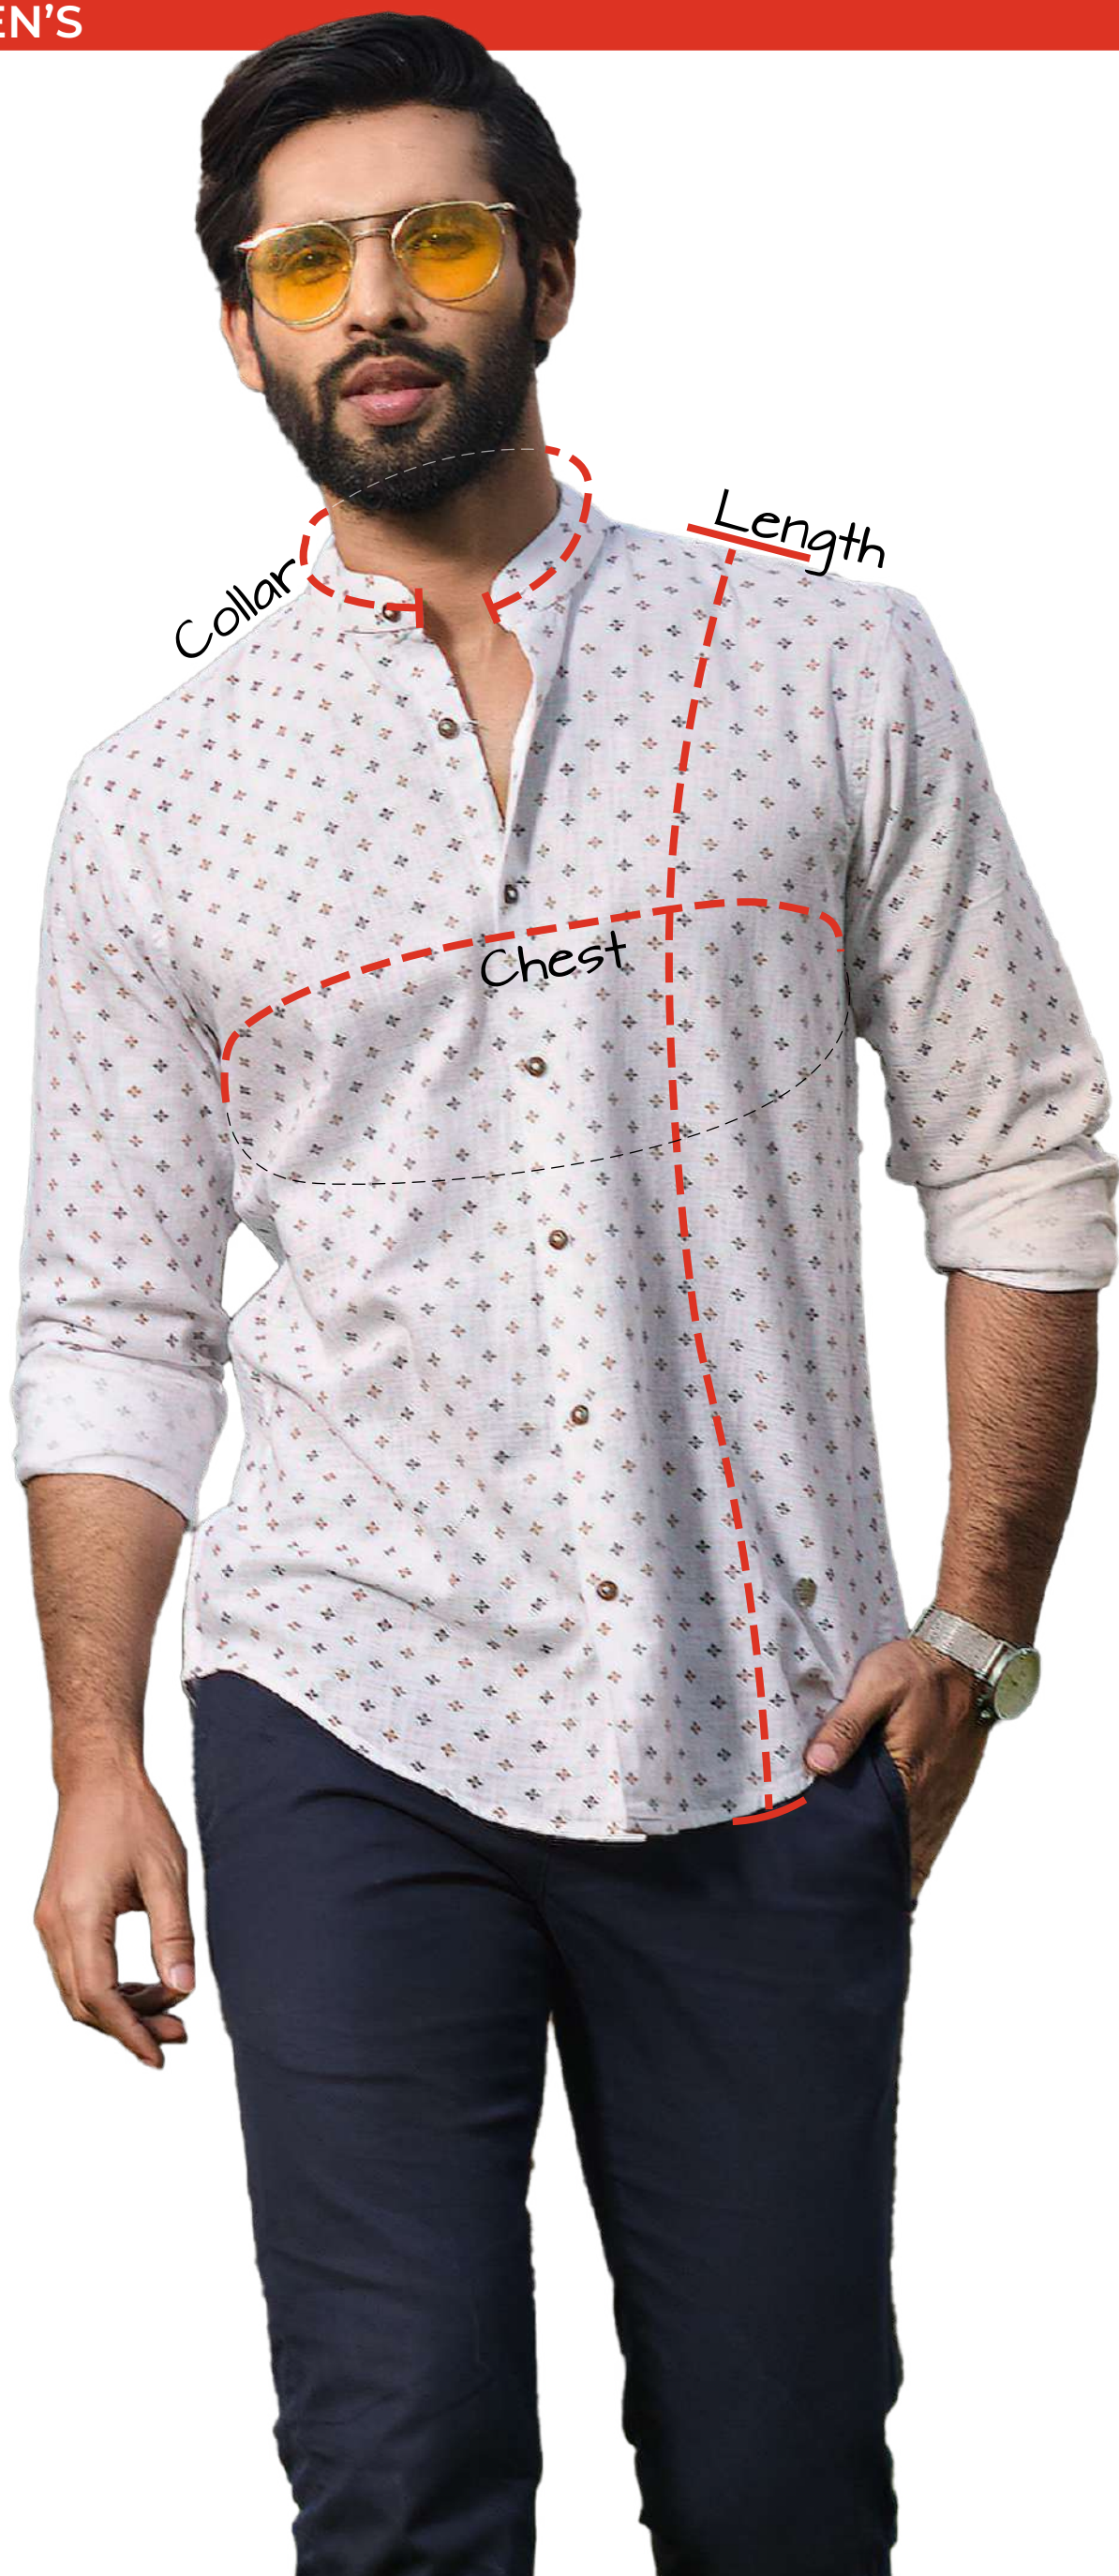

INFINITYTM
Mega Mall

Size Guide

All measurements are provided in inches.

Men's Regular Fit Shirt

| Size | S | M | L | XL | 2XL | 3XL |
|--------------|-------|-------|-------|-------|-------|------|
| Collar | 15 | 15.5 | 16 | 16.5 | 17 | 17.5 |
| Chest | 42.5 | 44 | 45.5 | 47 | 49 | 50.5 |
| Front Length | 30.25 | 31 | 31.5 | 32 | 32.25 | 32.5 |
| Back Length | 30.5 | 31.25 | 31.75 | 32.25 | 32.5 | 30 |