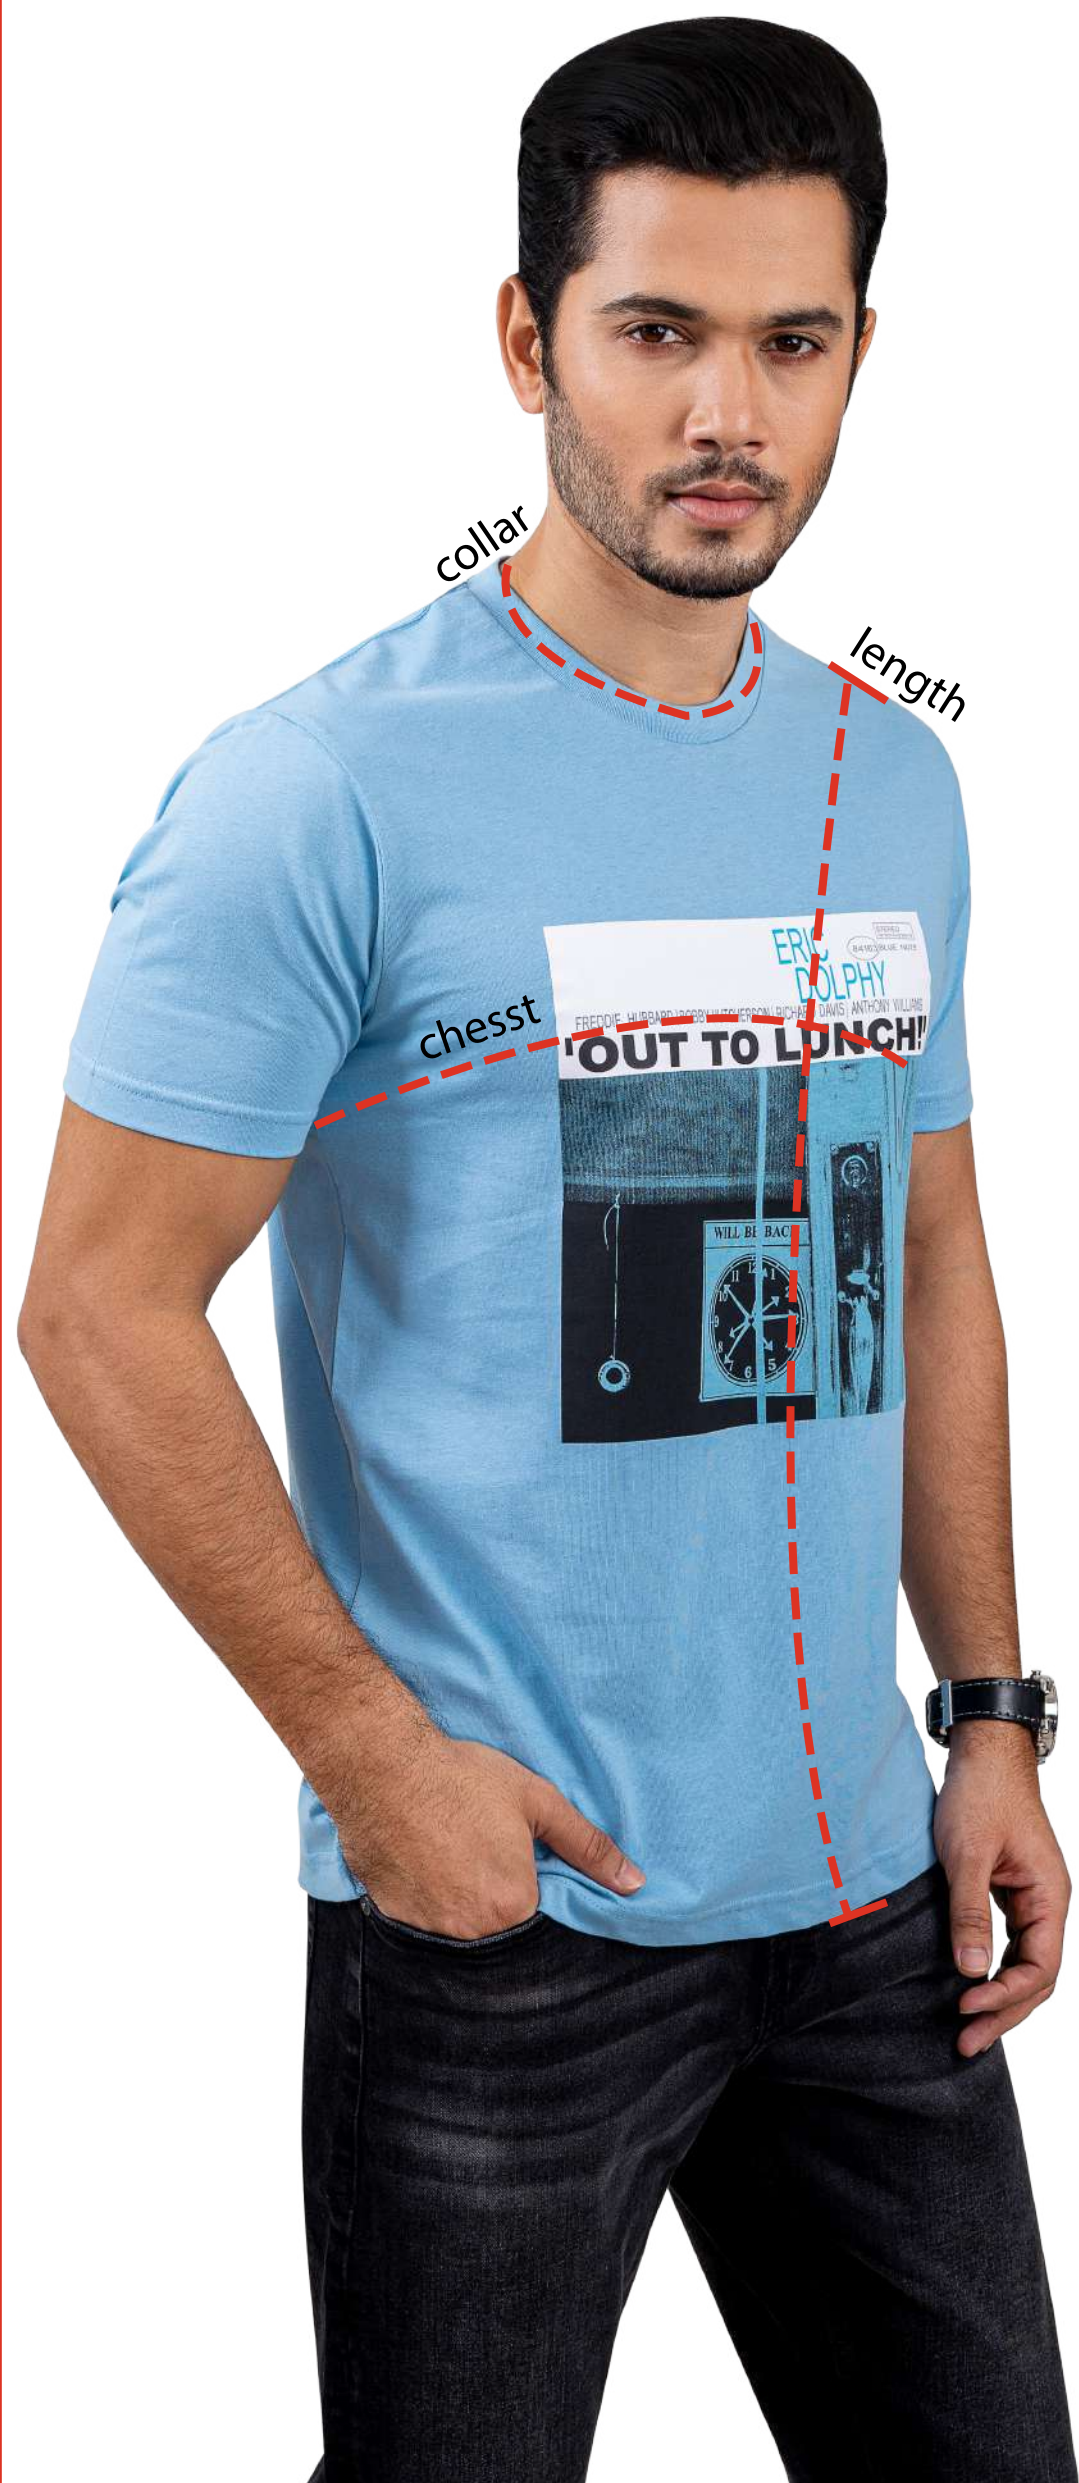

Men's Polo Shirt							
Size	XS	S	M	L	XL	2XL	3XL
Chest	39.5	41	42.5	44	45.5	47	48.5
Length	26.5	27.5	28.5	29	30	30.5	31.5

Men's T-Shirt							
Size	XS	S	M	L	XL	2XL	3XL
Chest	39.5	41	42.5	44	45.5	47	48.5
Length	26.5	27.5	28.5	29	30	30.5	31.5